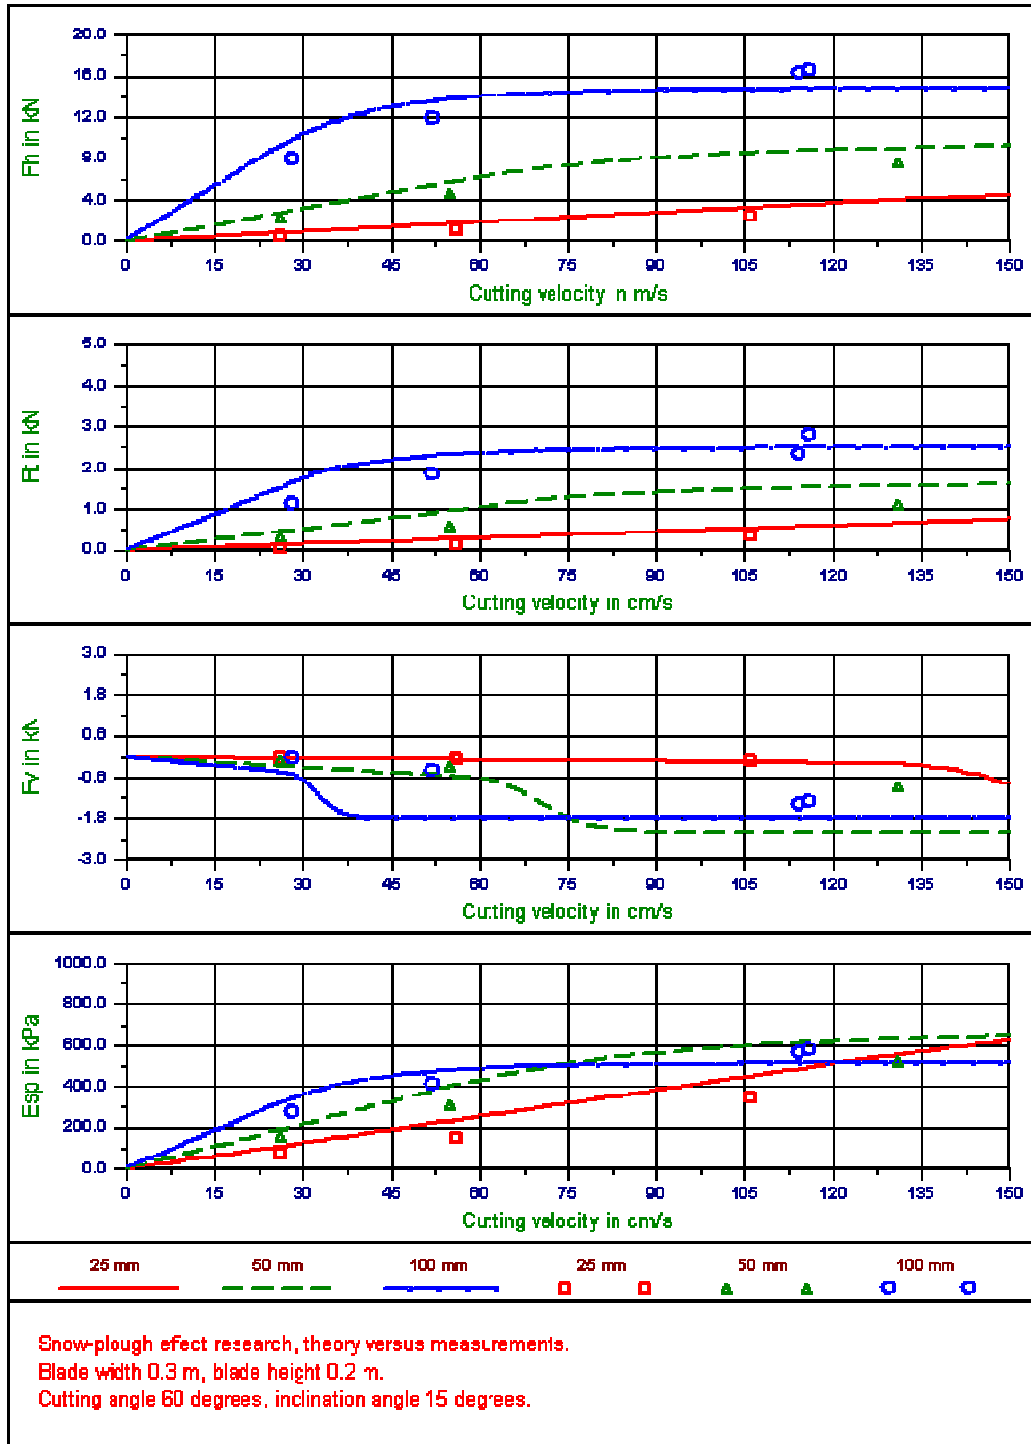

Snow Plow Effect - Additional Measurement Graphs.

[Dr.ir. S.A. Miedema](#)

[Blade Angle 30 Degrees - Deviation Angle 00 Degrees.](#)
[Blade Angle 30 Degrees - Deviation Angle 15 Degrees.](#)
[Blade Angle 30 Degrees - Deviation Angle 30 Degrees.](#)
[Blade Angle 45 Degrees - Deviation Angle 00 Degrees.](#)
[Blade Angle 45 Degrees - Deviation Angle 15 Degrees.](#)
[Blade Angle 45 Degrees - Deviation Angle 30 Degrees.](#)
[Blade Angle 45 Degrees - Deviation Angle 45 Degrees.](#)
[Blade Angle 60 Degrees - Deviation Angle 00 Degrees.](#)
[Blade Angle 60 Degrees - Deviation Angle 15 Degrees.](#)
[Blade Angle 60 Degrees - Deviation Angle 30 Degrees.](#)
[Blade Angle 60 Degrees - Deviation Angle 45 Degrees.](#)

Blade Angle 30 Degrees - Deviation Angle 00 Degrees.

Blade Angle 30 Degrees - Deviation Angle 15 Degrees.

Blade Angle 30 Degrees - Deviation Angle 30 Degrees.

Blade Angle 45 Degrees - Deviation Angle 00 Degrees.

Blade Angle 45 Degrees - Deviation Angle 15 Degrees.

Blade Angle 45 Degrees - Deviation Angle 30 Degrees.

Blade Angle 45 Degrees - Deviation Angle 45 Degrees.

Blade Angle 60 Degrees - Deviation Angle 00 Degrees.

Blade Angle 60 Degrees - Deviation Angle 15 Degrees.

Blade Angle 60 Degrees - Deviation Angle 30 Degrees.

Blade Angle 60 Degrees - Deviation Angle 45 Degrees.