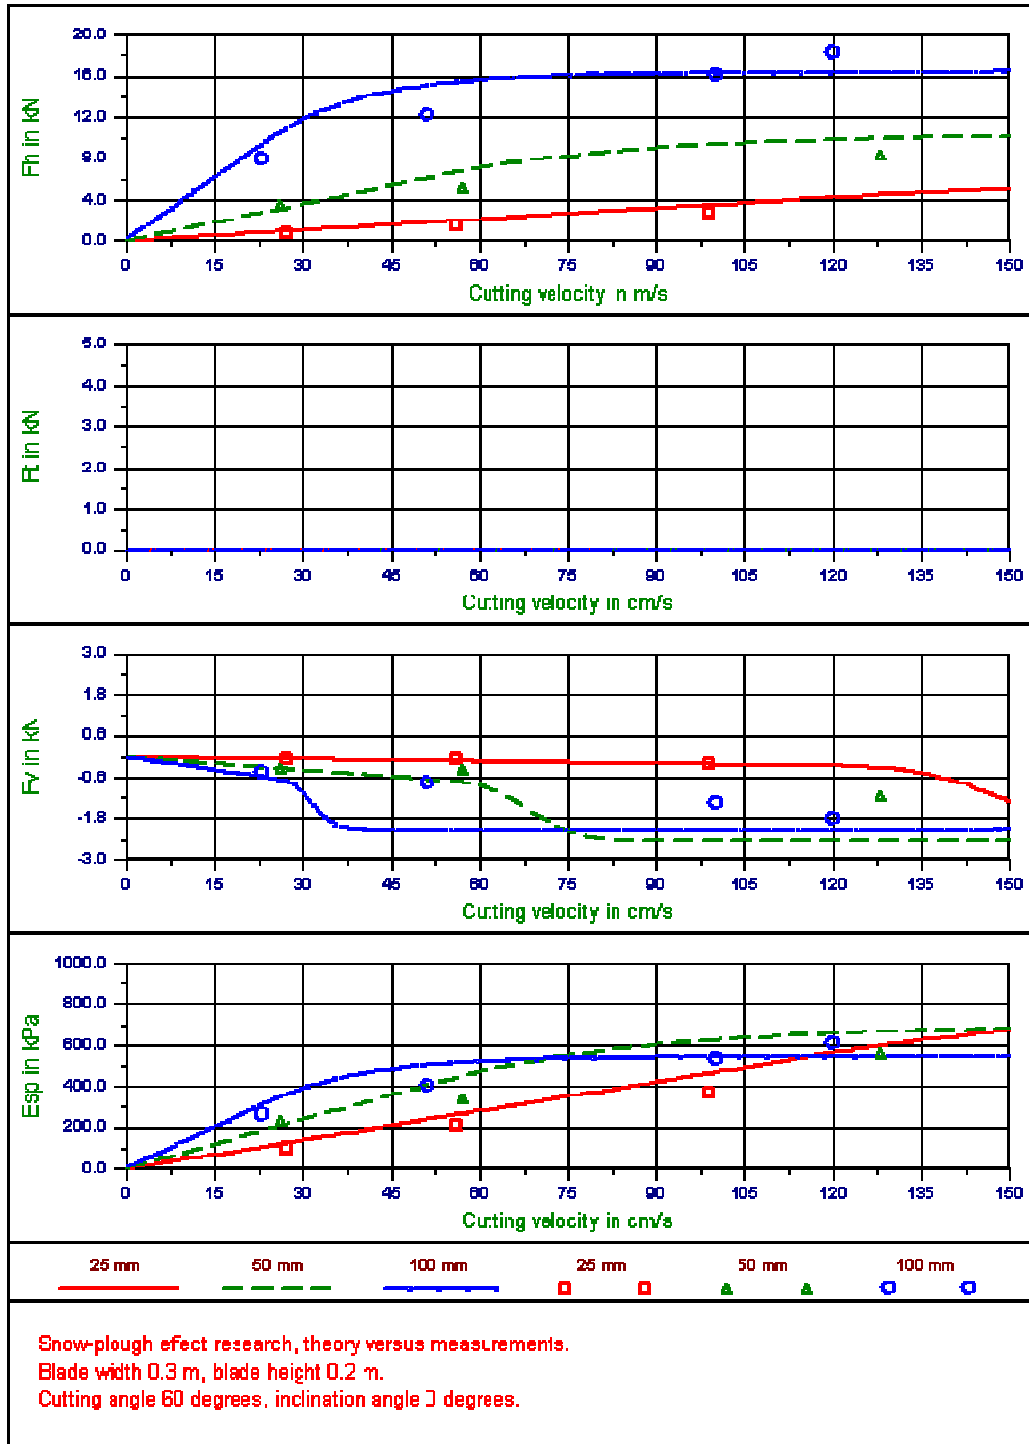

Snow Plow Effect - Additional Measurement Graphs.

[Dr.ir. S.A. Miedema](#)

[Blade Angle 30 Degrees - Deviation Angle 00 Degrees.](#)
[Blade Angle 30 Degrees - Deviation Angle 15 Degrees.](#)
[Blade Angle 30 Degrees - Deviation Angle 30 Degrees.](#)
[Blade Angle 45 Degrees - Deviation Angle 00 Degrees.](#)
[Blade Angle 45 Degrees - Deviation Angle 15 Degrees.](#)
[Blade Angle 45 Degrees - Deviation Angle 30 Degrees.](#)
[Blade Angle 45 Degrees - Deviation Angle 45 Degrees.](#)
[Blade Angle 60 Degrees - Deviation Angle 00 Degrees.](#)
[Blade Angle 60 Degrees - Deviation Angle 15 Degrees.](#)
[Blade Angle 60 Degrees - Deviation Angle 30 Degrees.](#)
[Blade Angle 60 Degrees - Deviation Angle 45 Degrees.](#)

Blade Angle 30 Degrees - Deviation Angle 00 Degrees.

Blade Angle 30 Degrees - Deviation Angle 15 Degrees.

Blade Angle 30 Degrees - Deviation Angle 30 Degrees.

Blade Angle 45 Degrees - Deviation Angle 00 Degrees.

Blade Angle 45 Degrees - Deviation Angle 15 Degrees.

Blade Angle 45 Degrees - Deviation Angle 30 Degrees.

Blade Angle 45 Degrees - Deviation Angle 45 Degrees.

Blade Angle 60 Degrees - Deviation Angle 00 Degrees.

Blade Angle 60 Degrees - Deviation Angle 15 Degrees.

Blade Angle 60 Degrees - Deviation Angle 30 Degrees.

Blade Angle 60 Degrees - Deviation Angle 45 Degrees.