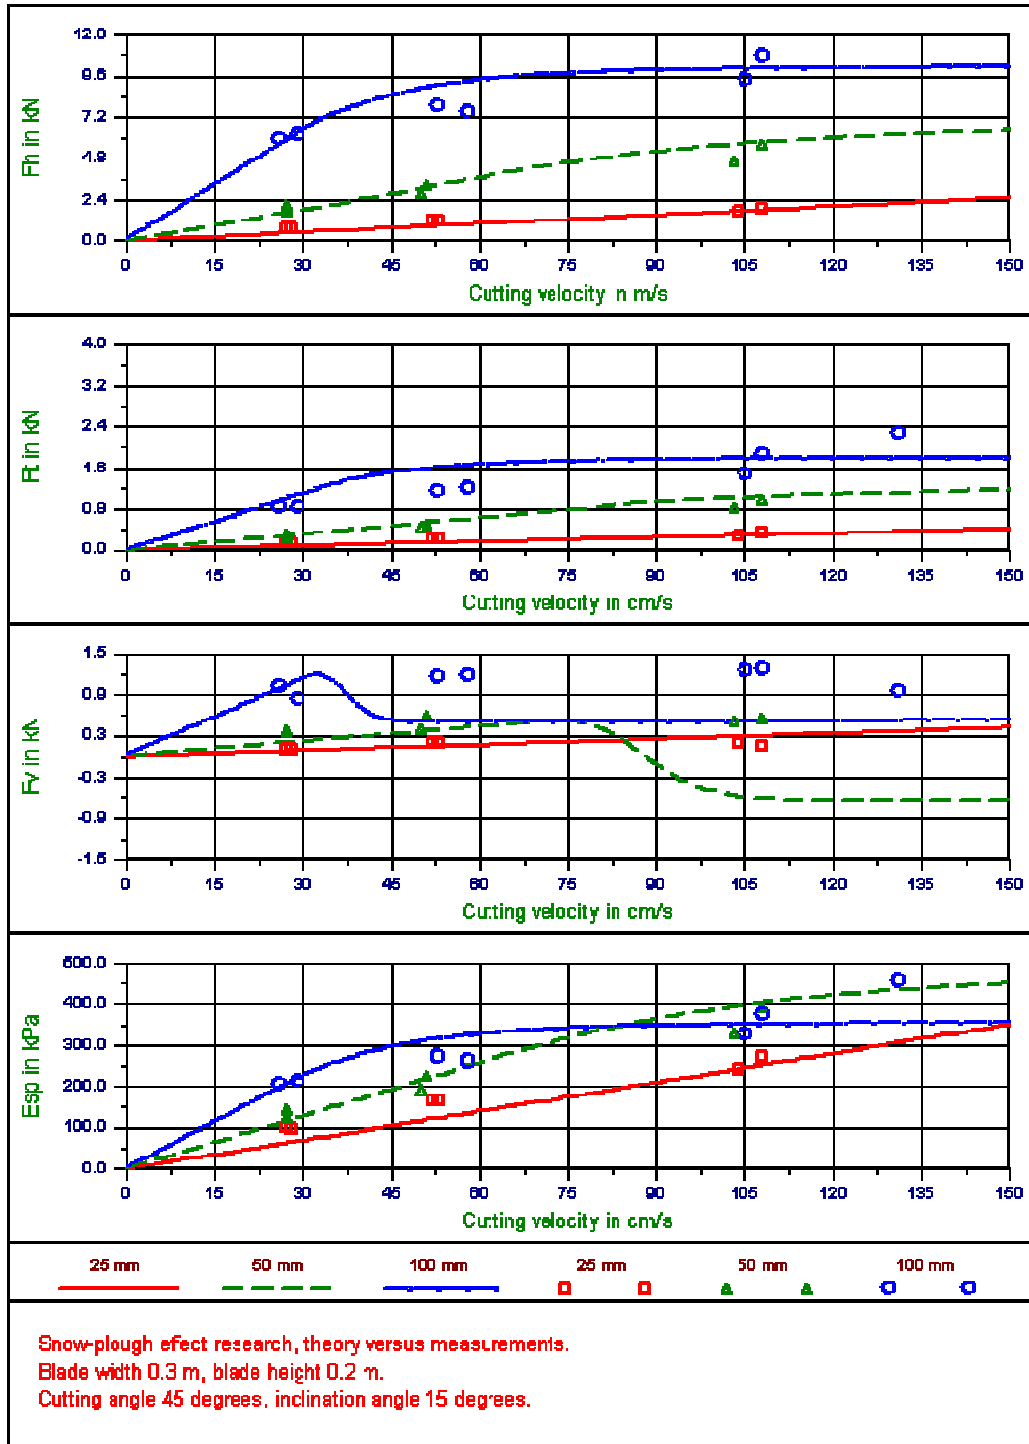

Snow Plow Effect - Additional Measurement Graphs.

[Dr.ir. S.A. Miedema](#)

[Blade Angle 30 Degrees - Deviation Angle 00 Degrees.](#)
[Blade Angle 30 Degrees - Deviation Angle 15 Degrees.](#)
[Blade Angle 30 Degrees - Deviation Angle 30 Degrees.](#)
[Blade Angle 45 Degrees - Deviation Angle 00 Degrees.](#)
[Blade Angle 45 Degrees - Deviation Angle 15 Degrees.](#)
[Blade Angle 45 Degrees - Deviation Angle 30 Degrees.](#)
[Blade Angle 45 Degrees - Deviation Angle 45 Degrees.](#)
[Blade Angle 60 Degrees - Deviation Angle 00 Degrees.](#)
[Blade Angle 60 Degrees - Deviation Angle 15 Degrees.](#)
[Blade Angle 60 Degrees - Deviation Angle 30 Degrees.](#)
[Blade Angle 60 Degrees - Deviation Angle 45 Degrees.](#)

Blade Angle 30 Degrees - Deviation Angle 00 Degrees.

Blade Angle 30 Degrees - Deviation Angle 15 Degrees.

Blade Angle 30 Degrees - Deviation Angle 30 Degrees.

Blade Angle 45 Degrees - Deviation Angle 00 Degrees.

Blade Angle 45 Degrees - Deviation Angle 15 Degrees.

Blade Angle 45 Degrees - Deviation Angle 30 Degrees.

Blade Angle 45 Degrees - Deviation Angle 45 Degrees.

Blade Angle 60 Degrees - Deviation Angle 00 Degrees.

Blade Angle 60 Degrees - Deviation Angle 15 Degrees.

Blade Angle 60 Degrees - Deviation Angle 30 Degrees.

Blade Angle 60 Degrees - Deviation Angle 45 Degrees.