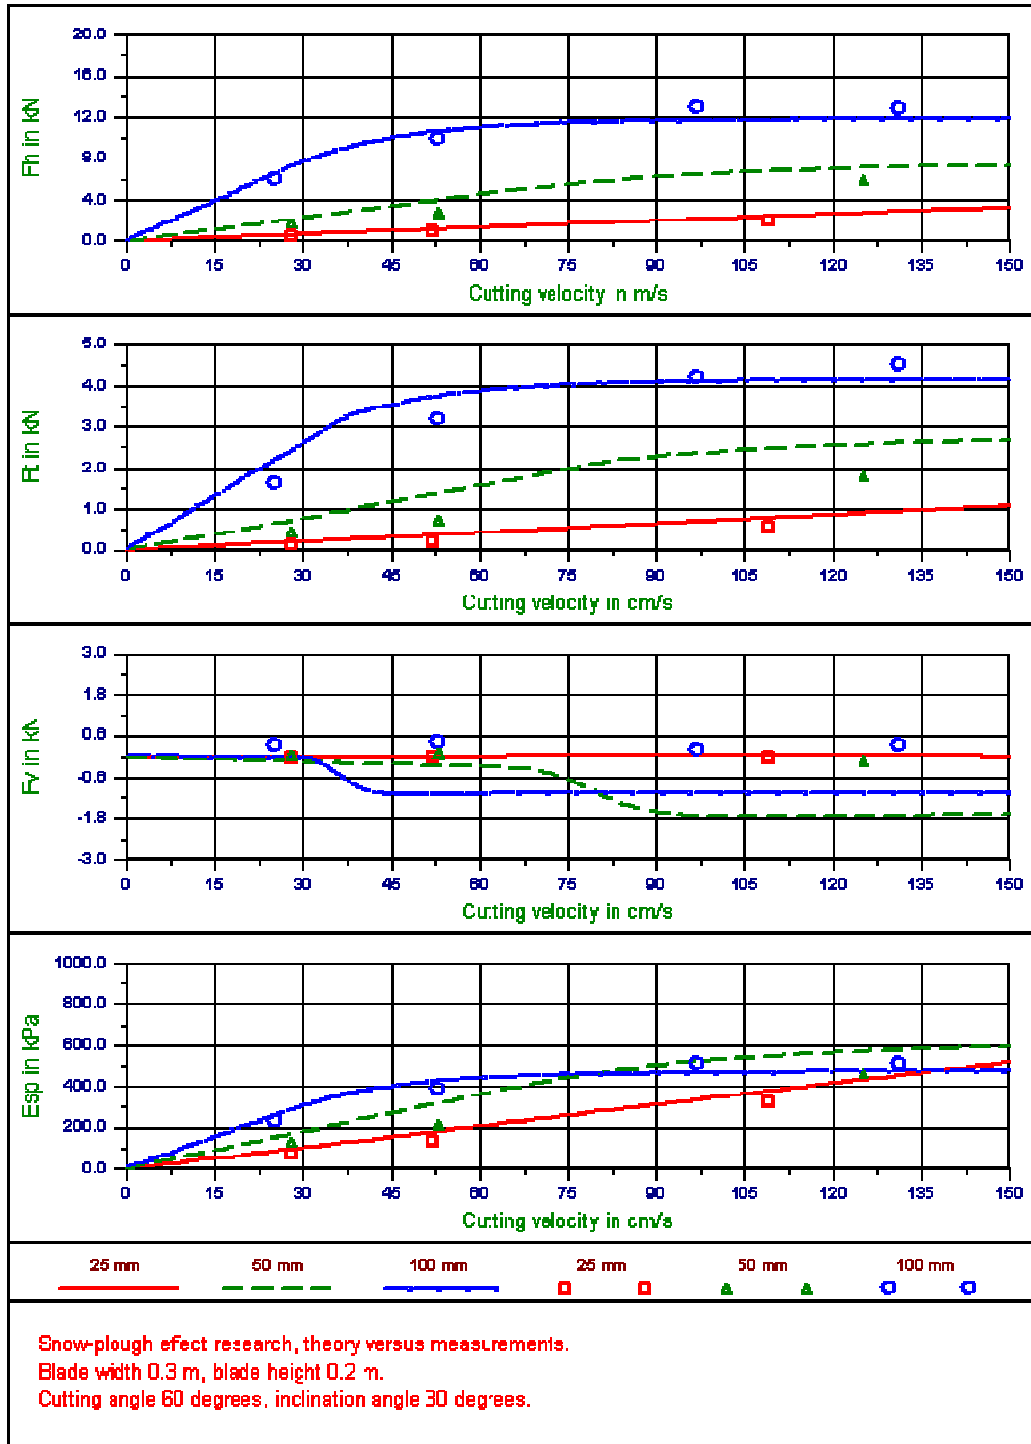

Snow Plow Effect - Additional Measurement Graphs.

[Dr.ir. S.A. Miedema](#)

[Blade Angle 30 Degrees - Deviation Angle 00 Degrees.](#)
[Blade Angle 30 Degrees - Deviation Angle 15 Degrees.](#)
[Blade Angle 30 Degrees - Deviation Angle 30 Degrees.](#)
[Blade Angle 45 Degrees - Deviation Angle 00 Degrees.](#)
[Blade Angle 45 Degrees - Deviation Angle 15 Degrees.](#)
[Blade Angle 45 Degrees - Deviation Angle 30 Degrees.](#)
[Blade Angle 45 Degrees - Deviation Angle 45 Degrees.](#)
[Blade Angle 60 Degrees - Deviation Angle 00 Degrees.](#)
[Blade Angle 60 Degrees - Deviation Angle 15 Degrees.](#)
[Blade Angle 60 Degrees - Deviation Angle 30 Degrees.](#)
[Blade Angle 60 Degrees - Deviation Angle 45 Degrees.](#)

Blade Angle 30 Degrees - Deviation Angle 00 Degrees.

Blade Angle 30 Degrees - Deviation Angle 15 Degrees.

Blade Angle 30 Degrees - Deviation Angle 30 Degrees.

Blade Angle 45 Degrees - Deviation Angle 00 Degrees.

Blade Angle 45 Degrees - Deviation Angle 15 Degrees.

Blade Angle 45 Degrees - Deviation Angle 30 Degrees.

Blade Angle 45 Degrees - Deviation Angle 45 Degrees.

Blade Angle 60 Degrees - Deviation Angle 00 Degrees.

Blade Angle 60 Degrees - Deviation Angle 15 Degrees.

Blade Angle 60 Degrees - Deviation Angle 30 Degrees.

Blade Angle 60 Degrees - Deviation Angle 45 Degrees.