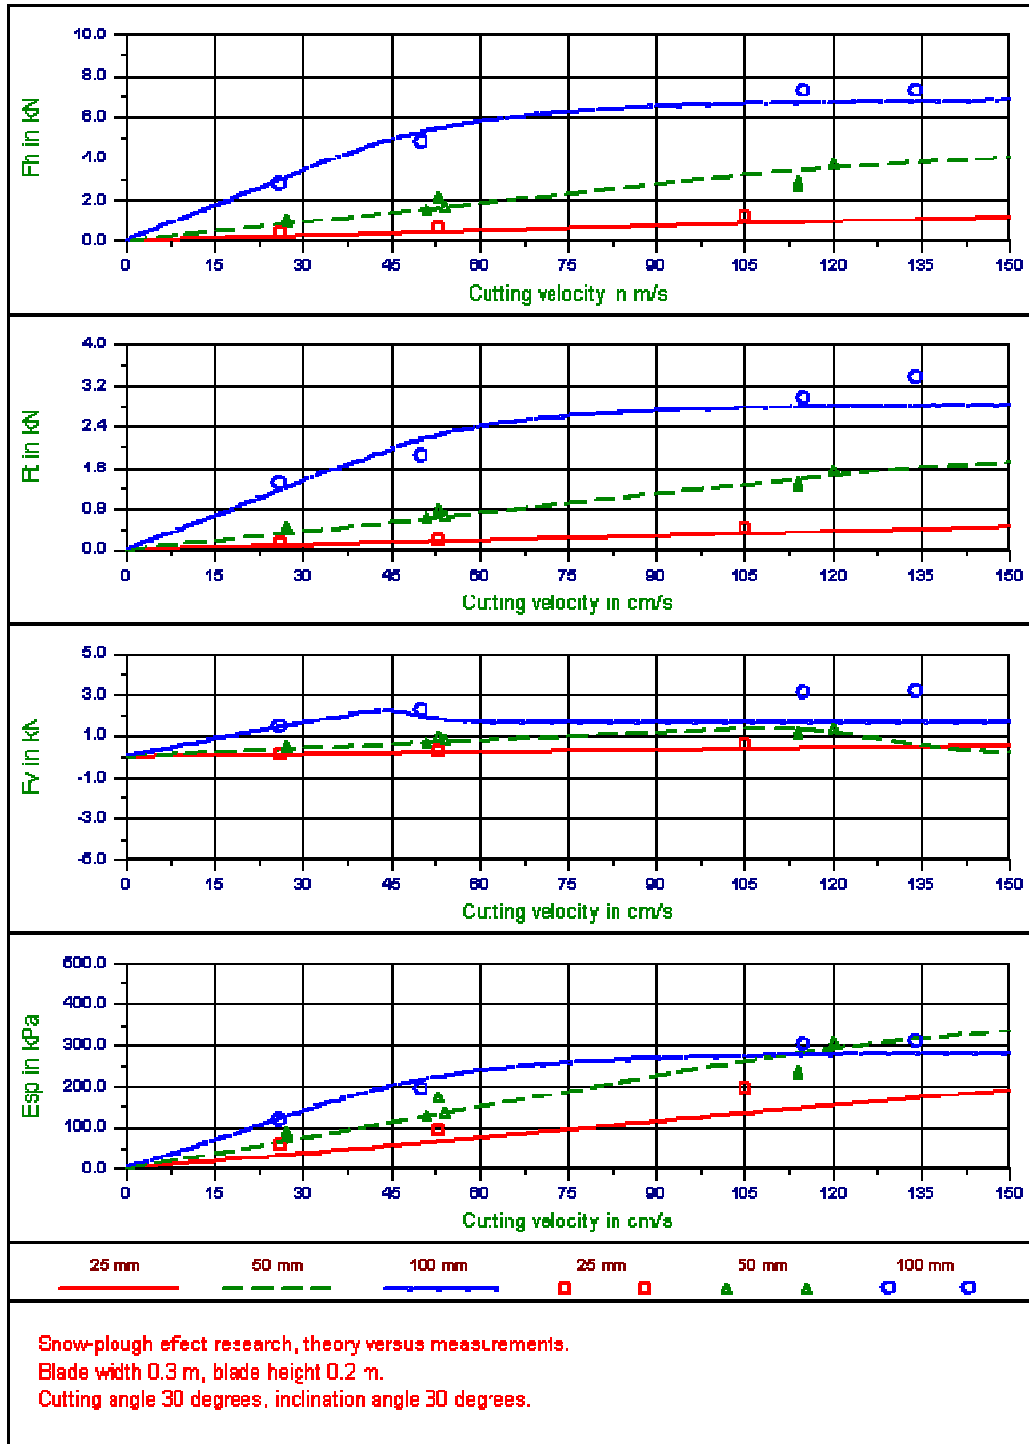

Snow Plow Effect - Additional Measurement Graphs.

[Dr.ir. S.A. Miedema](#)

[Blade Angle 30 Degrees - Deviation Angle 00 Degrees.](#)
[Blade Angle 30 Degrees - Deviation Angle 15 Degrees.](#)
[Blade Angle 30 Degrees - Deviation Angle 30 Degrees.](#)
[Blade Angle 45 Degrees - Deviation Angle 00 Degrees.](#)
[Blade Angle 45 Degrees - Deviation Angle 15 Degrees.](#)
[Blade Angle 45 Degrees - Deviation Angle 30 Degrees.](#)
[Blade Angle 45 Degrees - Deviation Angle 45 Degrees.](#)
[Blade Angle 60 Degrees - Deviation Angle 00 Degrees.](#)
[Blade Angle 60 Degrees - Deviation Angle 15 Degrees.](#)
[Blade Angle 60 Degrees - Deviation Angle 30 Degrees.](#)
[Blade Angle 60 Degrees - Deviation Angle 45 Degrees.](#)

Blade Angle 30 Degrees - Deviation Angle 00 Degrees.

Blade Angle 30 Degrees - Deviation Angle 15 Degrees.

Blade Angle 30 Degrees - Deviation Angle 30 Degrees.

Blade Angle 45 Degrees - Deviation Angle 00 Degrees.

Blade Angle 45 Degrees - Deviation Angle 15 Degrees.

Blade Angle 45 Degrees - Deviation Angle 30 Degrees.

Blade Angle 45 Degrees - Deviation Angle 45 Degrees.

Blade Angle 60 Degrees - Deviation Angle 00 Degrees.

Blade Angle 60 Degrees - Deviation Angle 15 Degrees.

Blade Angle 60 Degrees - Deviation Angle 30 Degrees.

Blade Angle 60 Degrees - Deviation Angle 45 Degrees.