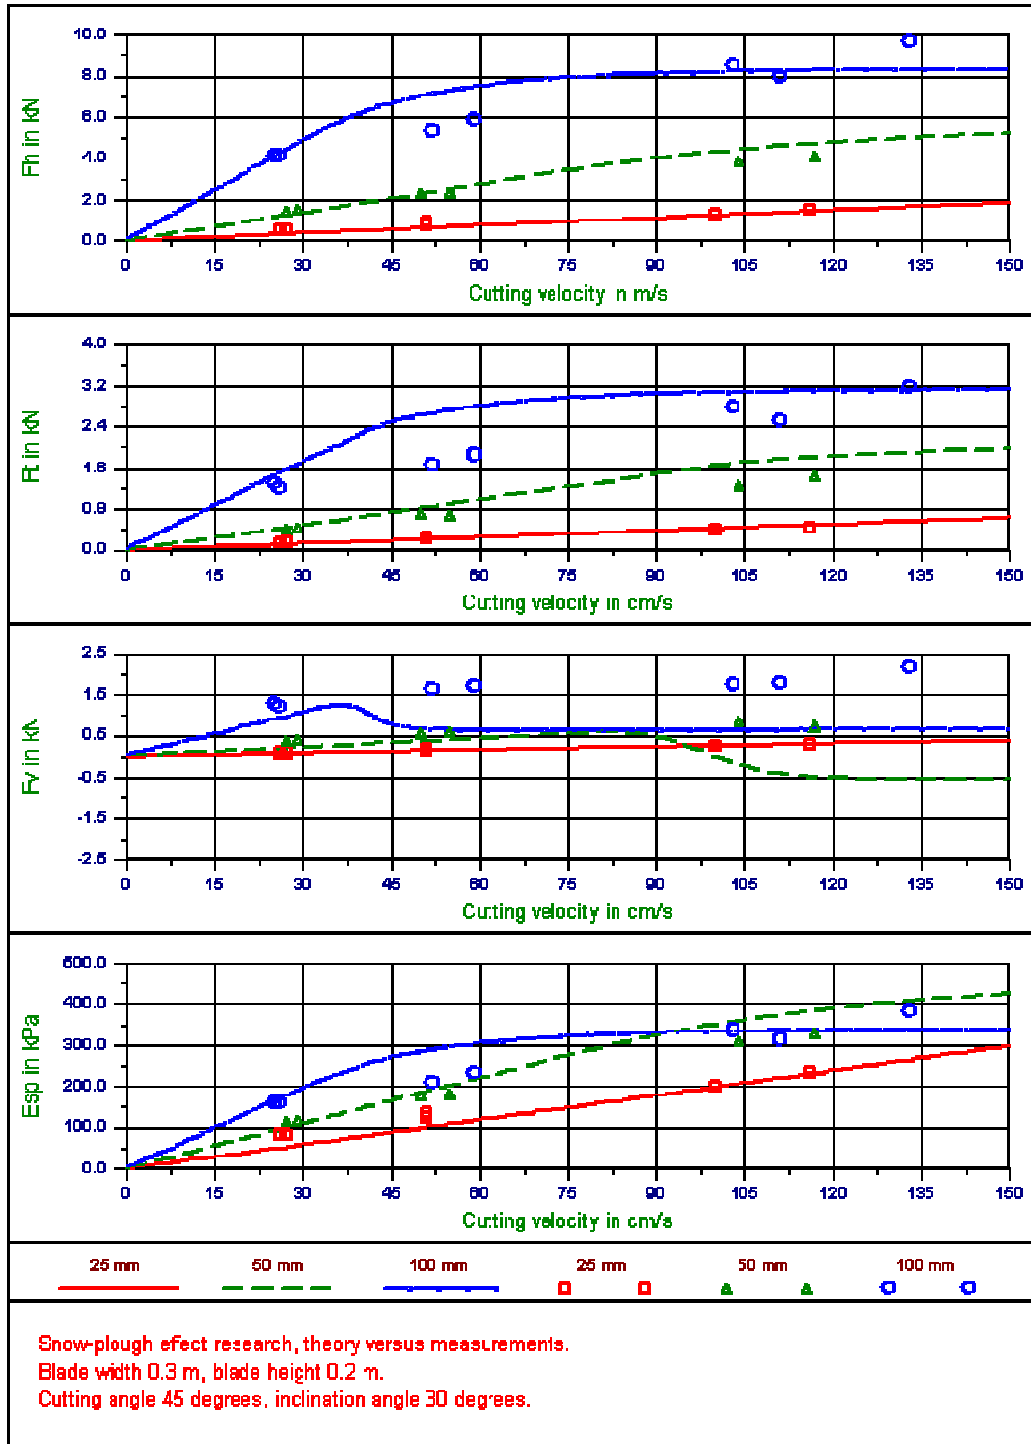

Snow Plow Effect - Additional Measurement Graphs.

[Dr.ir. S.A. Miedema](#)

[Blade Angle 30 Degrees - Deviation Angle 00 Degrees.](#)
[Blade Angle 30 Degrees - Deviation Angle 15 Degrees.](#)
[Blade Angle 30 Degrees - Deviation Angle 30 Degrees.](#)
[Blade Angle 45 Degrees - Deviation Angle 00 Degrees.](#)
[Blade Angle 45 Degrees - Deviation Angle 15 Degrees.](#)
[Blade Angle 45 Degrees - Deviation Angle 30 Degrees.](#)
[Blade Angle 45 Degrees - Deviation Angle 45 Degrees.](#)
[Blade Angle 60 Degrees - Deviation Angle 00 Degrees.](#)
[Blade Angle 60 Degrees - Deviation Angle 15 Degrees.](#)
[Blade Angle 60 Degrees - Deviation Angle 30 Degrees.](#)
[Blade Angle 60 Degrees - Deviation Angle 45 Degrees.](#)

Blade Angle 30 Degrees - Deviation Angle 00 Degrees.

Blade Angle 30 Degrees - Deviation Angle 15 Degrees.

Blade Angle 30 Degrees - Deviation Angle 30 Degrees.

Blade Angle 45 Degrees - Deviation Angle 00 Degrees.

Blade Angle 45 Degrees - Deviation Angle 15 Degrees.

Blade Angle 45 Degrees - Deviation Angle 30 Degrees.

Blade Angle 45 Degrees - Deviation Angle 45 Degrees.

Blade Angle 60 Degrees - Deviation Angle 00 Degrees.

Blade Angle 60 Degrees - Deviation Angle 15 Degrees.

Blade Angle 60 Degrees - Deviation Angle 30 Degrees.

Blade Angle 60 Degrees - Deviation Angle 45 Degrees.