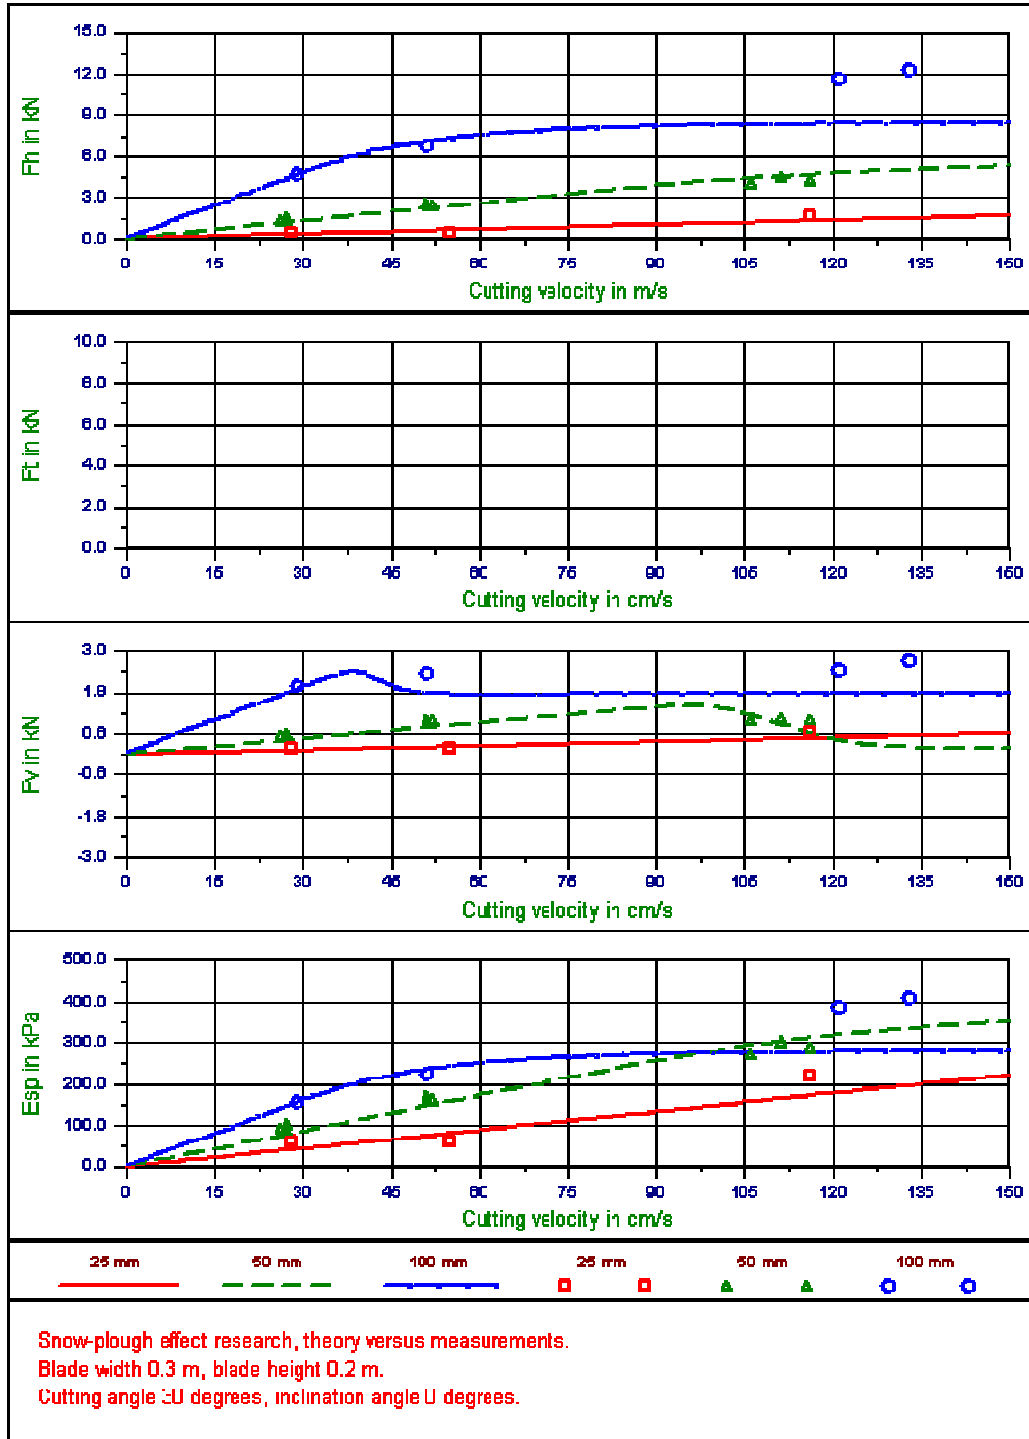

Snow Plow Effect - Additional Measurement Graphs.

[Dr.ir. S.A. Miedema](#)

[Blade Angle 30 Degrees - Deviation Angle 00 Degrees.](#)
[Blade Angle 30 Degrees - Deviation Angle 15 Degrees.](#)
[Blade Angle 30 Degrees - Deviation Angle 30 Degrees.](#)
[Blade Angle 45 Degrees - Deviation Angle 00 Degrees.](#)
[Blade Angle 45 Degrees - Deviation Angle 15 Degrees.](#)
[Blade Angle 45 Degrees - Deviation Angle 30 Degrees.](#)
[Blade Angle 45 Degrees - Deviation Angle 45 Degrees.](#)
[Blade Angle 60 Degrees - Deviation Angle 00 Degrees.](#)
[Blade Angle 60 Degrees - Deviation Angle 15 Degrees.](#)
[Blade Angle 60 Degrees - Deviation Angle 30 Degrees.](#)
[Blade Angle 60 Degrees - Deviation Angle 45 Degrees.](#)

Blade Angle 30 Degrees - Deviation Angle 00 Degrees.

Blade Angle 30 Degrees - Deviation Angle 15 Degrees.

Blade Angle 30 Degrees - Deviation Angle 30 Degrees.

Blade Angle 45 Degrees - Deviation Angle 00 Degrees.

Blade Angle 45 Degrees - Deviation Angle 15 Degrees.

Blade Angle 45 Degrees - Deviation Angle 30 Degrees.

Blade Angle 45 Degrees - Deviation Angle 45 Degrees.

Blade Angle 60 Degrees - Deviation Angle 00 Degrees.

Blade Angle 60 Degrees - Deviation Angle 15 Degrees.

Blade Angle 60 Degrees - Deviation Angle 30 Degrees.

Blade Angle 60 Degrees - Deviation Angle 45 Degrees.