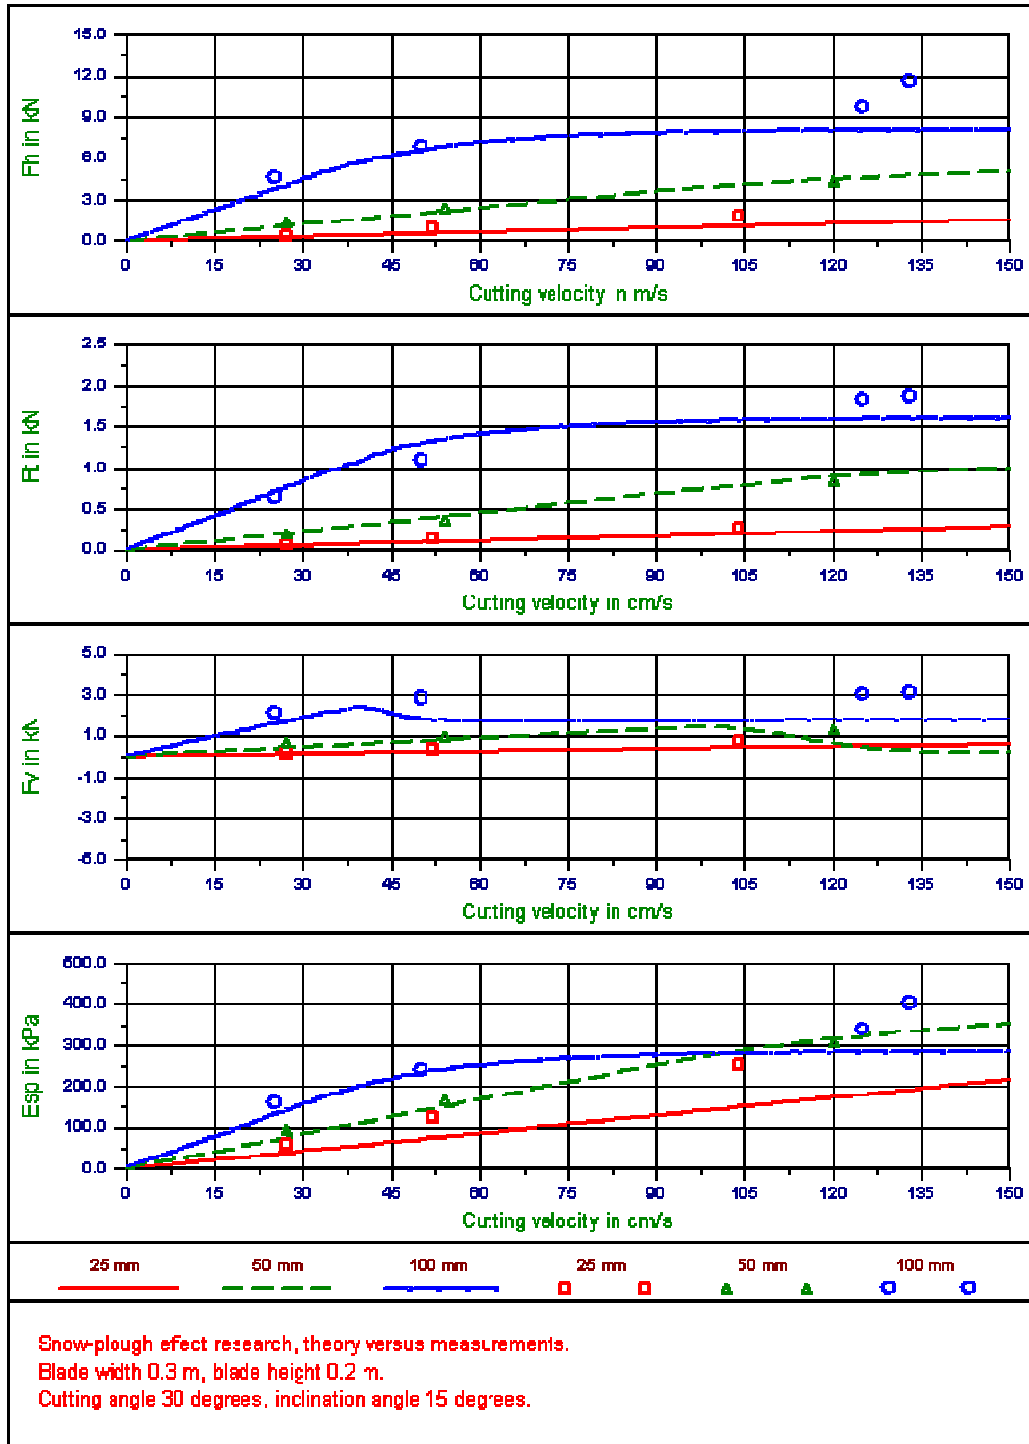

Snow Plow Effect - Additional Measurement Graphs.

[Dr.ir. S.A. Miedema](#)

[Blade Angle 30 Degrees - Deviation Angle 00 Degrees.](#)
[Blade Angle 30 Degrees - Deviation Angle 15 Degrees.](#)
[Blade Angle 30 Degrees - Deviation Angle 30 Degrees.](#)
[Blade Angle 45 Degrees - Deviation Angle 00 Degrees.](#)
[Blade Angle 45 Degrees - Deviation Angle 15 Degrees.](#)
[Blade Angle 45 Degrees - Deviation Angle 30 Degrees.](#)
[Blade Angle 45 Degrees - Deviation Angle 45 Degrees.](#)
[Blade Angle 60 Degrees - Deviation Angle 00 Degrees.](#)
[Blade Angle 60 Degrees - Deviation Angle 15 Degrees.](#)
[Blade Angle 60 Degrees - Deviation Angle 30 Degrees.](#)
[Blade Angle 60 Degrees - Deviation Angle 45 Degrees.](#)

Blade Angle 30 Degrees - Deviation Angle 00 Degrees.

Blade Angle 30 Degrees - Deviation Angle 15 Degrees.

Blade Angle 30 Degrees - Deviation Angle 30 Degrees.

Blade Angle 45 Degrees - Deviation Angle 00 Degrees.

Blade Angle 45 Degrees - Deviation Angle 15 Degrees.

Blade Angle 45 Degrees - Deviation Angle 30 Degrees.

Blade Angle 45 Degrees - Deviation Angle 45 Degrees.

Blade Angle 60 Degrees - Deviation Angle 00 Degrees.

Blade Angle 60 Degrees - Deviation Angle 15 Degrees.

Blade Angle 60 Degrees - Deviation Angle 30 Degrees.

Blade Angle 60 Degrees - Deviation Angle 45 Degrees.