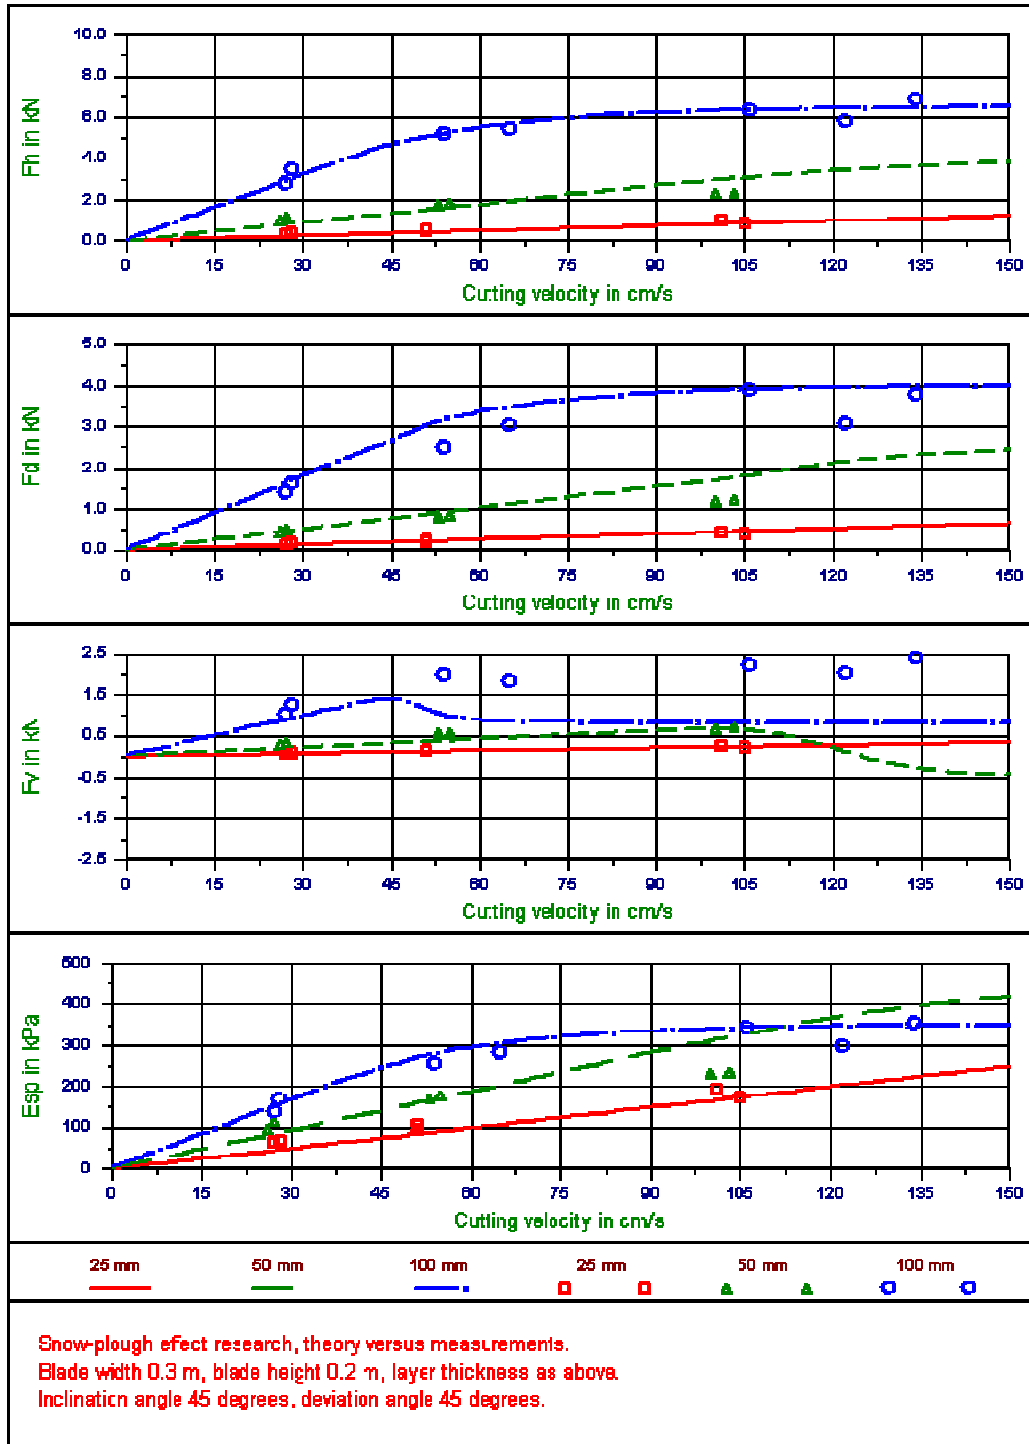

Snow Plow Effect - Additional Measurement Graphs.

[Dr.ir. S.A. Miedema](#)

[Blade Angle 30 Degrees - Deviation Angle 00 Degrees.](#)
[Blade Angle 30 Degrees - Deviation Angle 15 Degrees.](#)
[Blade Angle 30 Degrees - Deviation Angle 30 Degrees.](#)
[Blade Angle 45 Degrees - Deviation Angle 00 Degrees.](#)
[Blade Angle 45 Degrees - Deviation Angle 15 Degrees.](#)
[Blade Angle 45 Degrees - Deviation Angle 30 Degrees.](#)
[Blade Angle 45 Degrees - Deviation Angle 45 Degrees.](#)
[Blade Angle 60 Degrees - Deviation Angle 00 Degrees.](#)
[Blade Angle 60 Degrees - Deviation Angle 15 Degrees.](#)
[Blade Angle 60 Degrees - Deviation Angle 30 Degrees.](#)
[Blade Angle 60 Degrees - Deviation Angle 45 Degrees.](#)

Blade Angle 30 Degrees - Deviation Angle 00 Degrees.

Blade Angle 30 Degrees - Deviation Angle 15 Degrees.

Blade Angle 30 Degrees - Deviation Angle 30 Degrees.

Blade Angle 45 Degrees - Deviation Angle 00 Degrees.

Blade Angle 45 Degrees - Deviation Angle 15 Degrees.

Blade Angle 45 Degrees - Deviation Angle 30 Degrees.

Blade Angle 45 Degrees - Deviation Angle 45 Degrees.

Blade Angle 60 Degrees - Deviation Angle 00 Degrees.

Blade Angle 60 Degrees - Deviation Angle 15 Degrees.

Blade Angle 60 Degrees - Deviation Angle 30 Degrees.

Blade Angle 60 Degrees - Deviation Angle 45 Degrees.