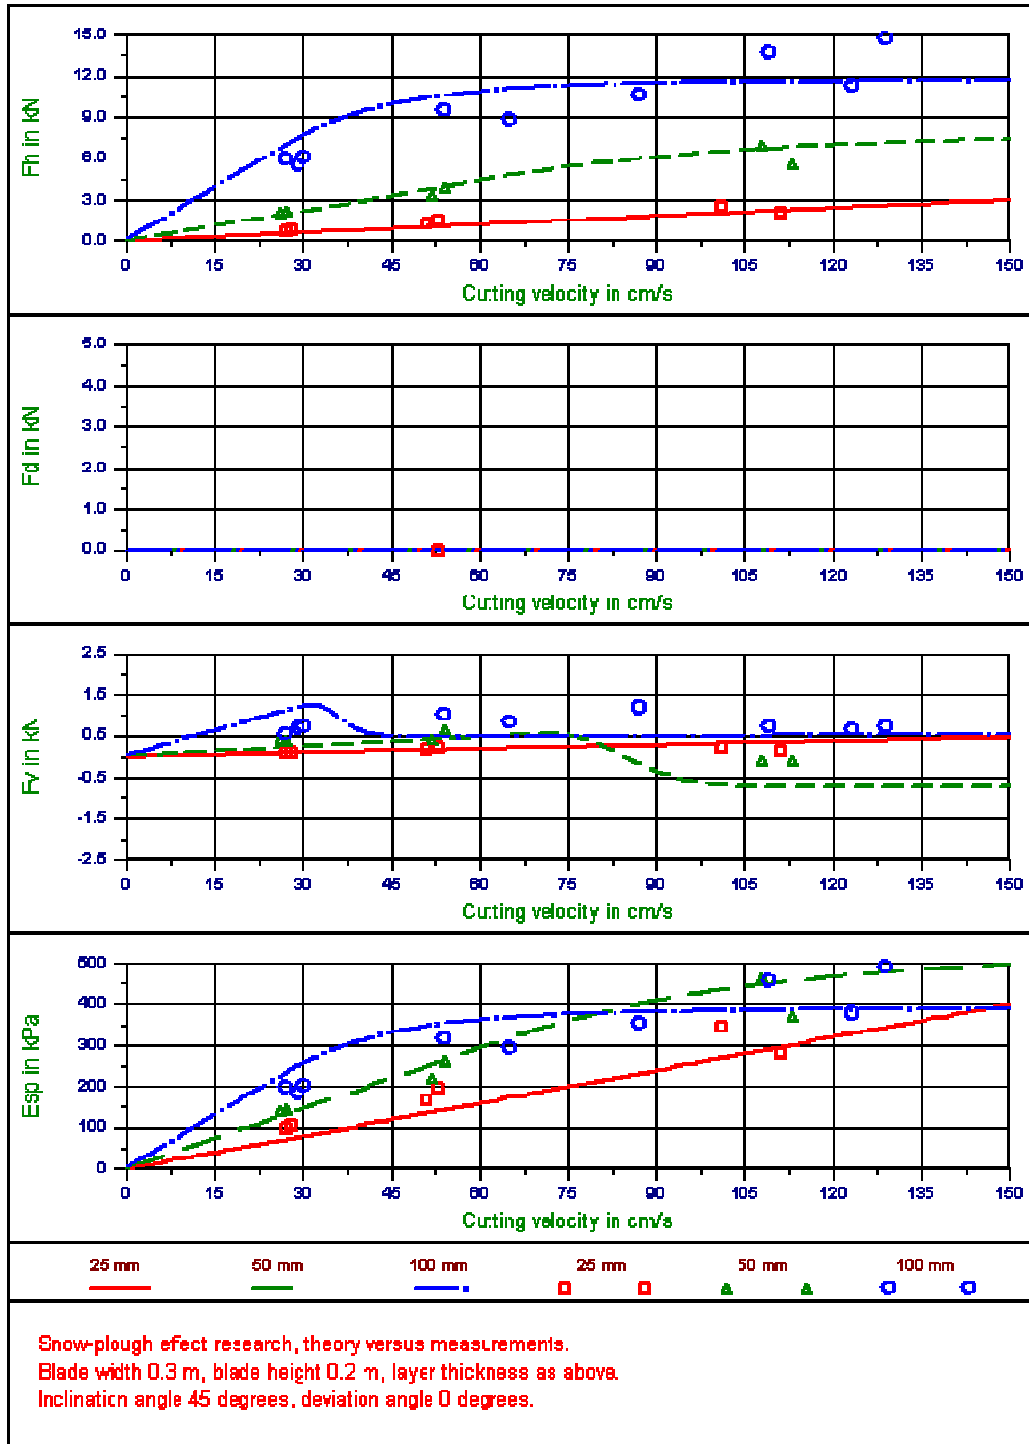

Snow Plow Effect - Additional Measurement Graphs.

[Dr.ir. S.A. Miedema](#)

[Blade Angle 30 Degrees - Deviation Angle 00 Degrees.](#)
[Blade Angle 30 Degrees - Deviation Angle 15 Degrees.](#)
[Blade Angle 30 Degrees - Deviation Angle 30 Degrees.](#)
[Blade Angle 45 Degrees - Deviation Angle 00 Degrees.](#)
[Blade Angle 45 Degrees - Deviation Angle 15 Degrees.](#)
[Blade Angle 45 Degrees - Deviation Angle 30 Degrees.](#)
[Blade Angle 45 Degrees - Deviation Angle 45 Degrees.](#)
[Blade Angle 60 Degrees - Deviation Angle 00 Degrees.](#)
[Blade Angle 60 Degrees - Deviation Angle 15 Degrees.](#)
[Blade Angle 60 Degrees - Deviation Angle 30 Degrees.](#)
[Blade Angle 60 Degrees - Deviation Angle 45 Degrees.](#)

Blade Angle 30 Degrees - Deviation Angle 00 Degrees.

Blade Angle 30 Degrees - Deviation Angle 15 Degrees.

Blade Angle 30 Degrees - Deviation Angle 30 Degrees.

Blade Angle 45 Degrees - Deviation Angle 00 Degrees.

Blade Angle 45 Degrees - Deviation Angle 15 Degrees.

Blade Angle 45 Degrees - Deviation Angle 30 Degrees.

Blade Angle 45 Degrees - Deviation Angle 45 Degrees.

Blade Angle 60 Degrees - Deviation Angle 00 Degrees.

Blade Angle 60 Degrees - Deviation Angle 15 Degrees.

Blade Angle 60 Degrees - Deviation Angle 30 Degrees.

Blade Angle 60 Degrees - Deviation Angle 45 Degrees.